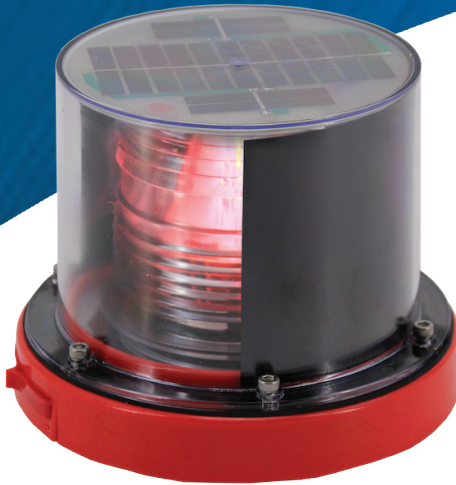

Barge Solar Lights - 2NM

Meets UL 1104 applicable Sections for a 2NM Barge Light

72 COLREGS Compliant

SPECIFICATIONS:

Range: 2 nautical miles

Battery: NIMH

Lamp: All LED

Material: High-impact polycarbonate

Power Supply: Solar-powered

Weight: 3 lbs.

Dimensions: 7" (MAG), 7 3/4" Dia. (FLATP) x 5

Mount: FLATP (3 hole mounting), Magnetic or Platform

Mag - Magnetic Mount

FMP - Flat Mount

Autonomy: 10 nights without sun

Chromaticity: Meets USCG 72 COLREGS

TOPHAT-PORT

TOPHAT-STAR

TOPHAT-STERN

TOPHAT-FL

**AMBER
FLASHING
AMBER**

**RED
PORT**

**GREEN
STAR**

**WHITE
STERN**

Features:

- Waterproof
- Optimum light distribution
- Solar-powered
- On-Off magnetic sealed switch

Towing by chain: Port, Starboard, Stern

Pushing: Port Starboard, Flashing Amber (FL)

Along Side: Port, Starboard, Stern, and FL